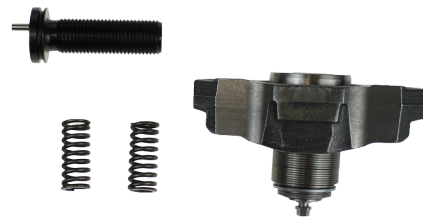

Wabco MAXX 22T Caliper Repair Kits

**PART No:
ECKW.23.8**

**PART No:
ECKW.23.9**

**PART No:
ECKW.23.10**

**PART No:
ECKW.23.1**

**PART No:
ECKW.23.11**

To find out more about our products please visit our website or contact our sales team: