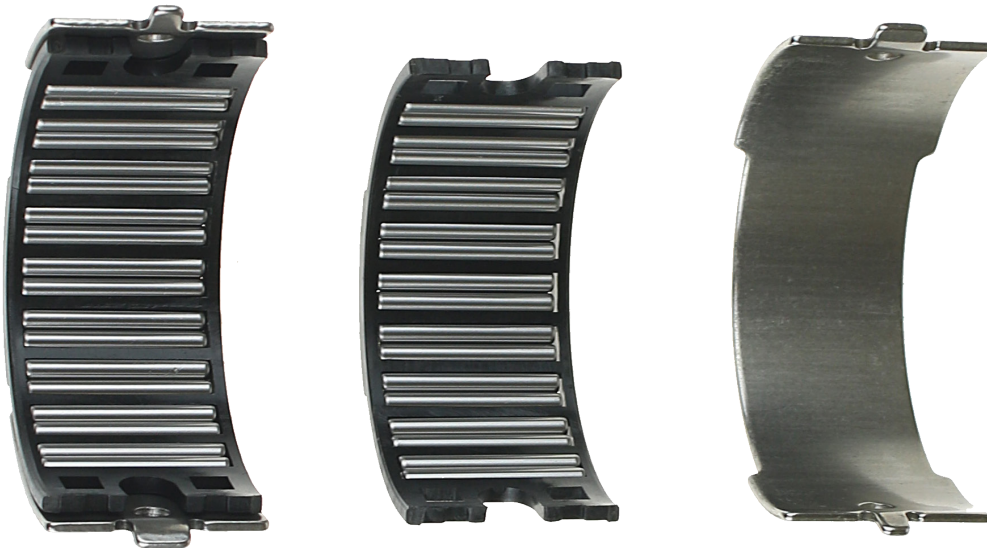

Caliper Repair Kit

**PART No:
ECKK.14.3**

Description

KNORR-BREMSE BEARING KIT
(SL7 & SM7 TYPE)

00.03.0038.EN

To find out more about our products please visit our website or contact our sales team:

www.europeanbrakingystems.co.uk