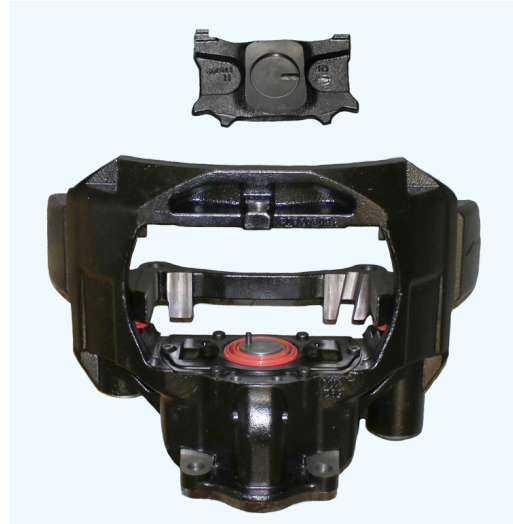

# MAXX 22 Calipers

Brake Evolution

### Description

CALIPER L/H MAXX 22  
(REAR AXLE LEFT)

### Description

CALIPER R/H MAXX 22  
(REAR AXLE RIGHT)