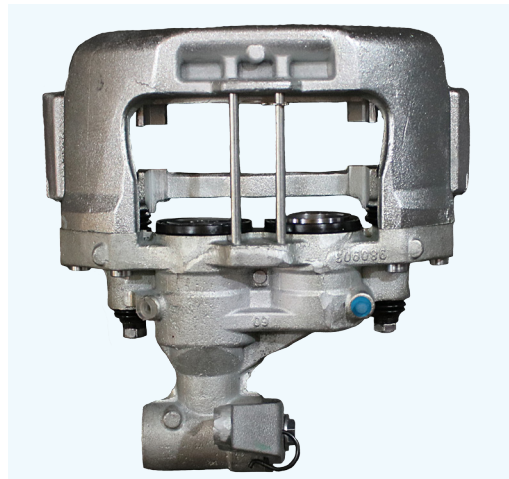

03.25.202

Cross Ref.

IVECO
42559202
504234190

00.03.0064.EN

To find out more about our products please visit our website or contact our sales team:

www.ebs.co.uk

Sales: +44(0)161 874 3100