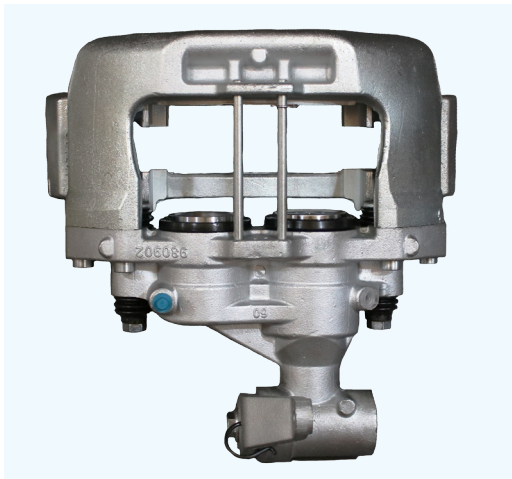

New Calipers

03.25.201

Cross Ref.

IVECO
42559201
504234189