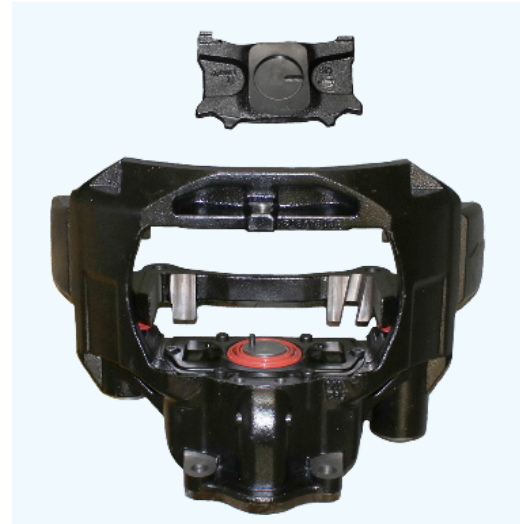

# MAXX 22 Calipers

Brake Evolution

### Description

CALIPER L/H MAXX 22  
(REAR AXLE LEFT)

### Cross Ref.

MAN  
81.50804-6583  
81.50804-6637  
81.50804-6647

### Description

CALIPER R/H MAXX 22  
(REAR AXLE RIGHT)