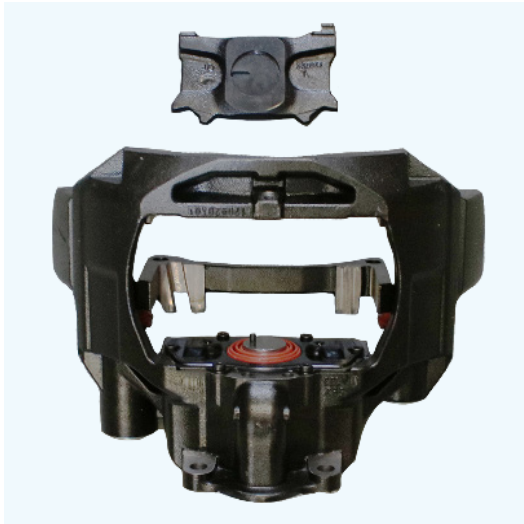

# MAXX 22 Calipers

Brake Evolution

### Description

CALIPER L/H MAXX 22  
(REAR AXLE LEFT)

### Description

CALIPER R/H MAXX 22  
(REAR AXLE RIGHT)