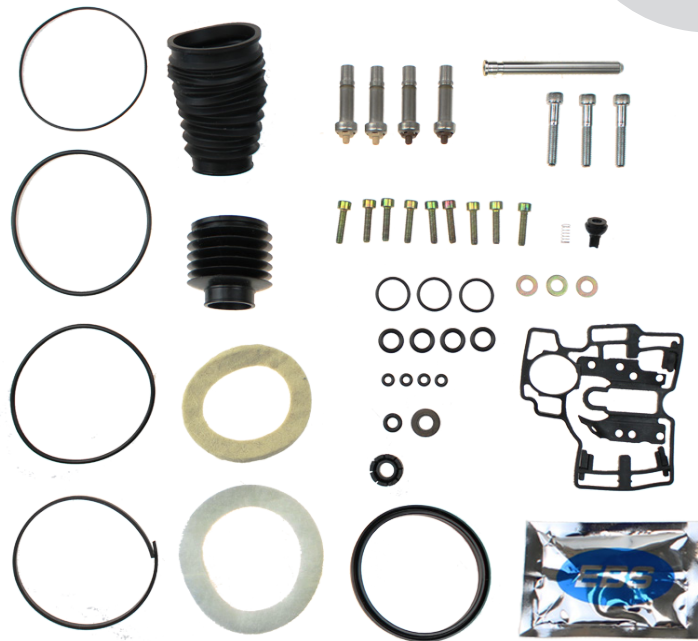

Repair Kit Clutch Actuator

PART No:
EKKB.25.75C

Description

REPAIR KIT TO SUIT:
K015875N50
0483005007
K015874N50

00.05.0027.EN

To find out more about our products please visit our website or contact our sales team: