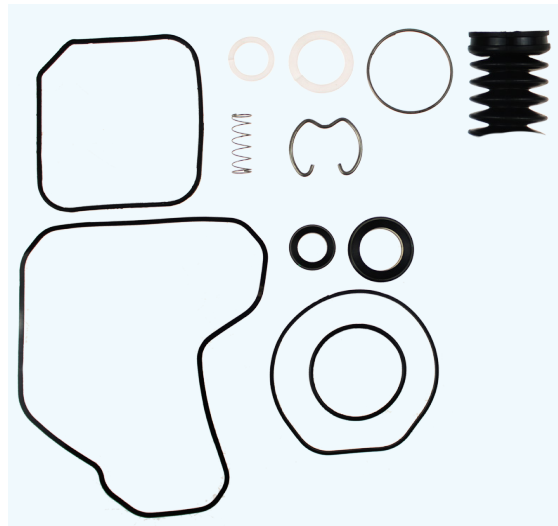

# Clutch Actuator Repair Kit

Brake Evolution

S2CP10.055A

## EKPP.25

### Description

CLUTCH ACTUATOR  
REPAIR KIT TO SUIT  
S2CP10.055A

00.05.0033.EN

To find out more about our products please visit our website or contact our sales team:

[www.europeanbrakingystems.co.uk](http://www.europeanbrakingystems.co.uk)