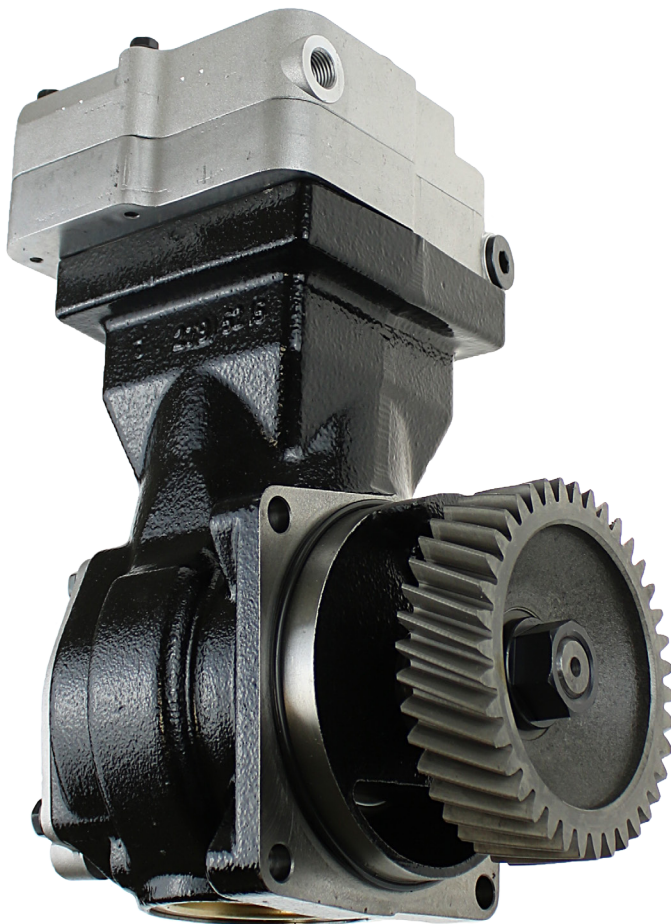

# Single Compressor

**PART No:**  
**06.01.2025**

***Alternatives***

**WABCO**  
4123520020  
4123520250

***Cross Ref.***

**MERCEDES**  
9061304315

00.06.0012.EN

To find out more about our products please visit our website or contact our sales team: