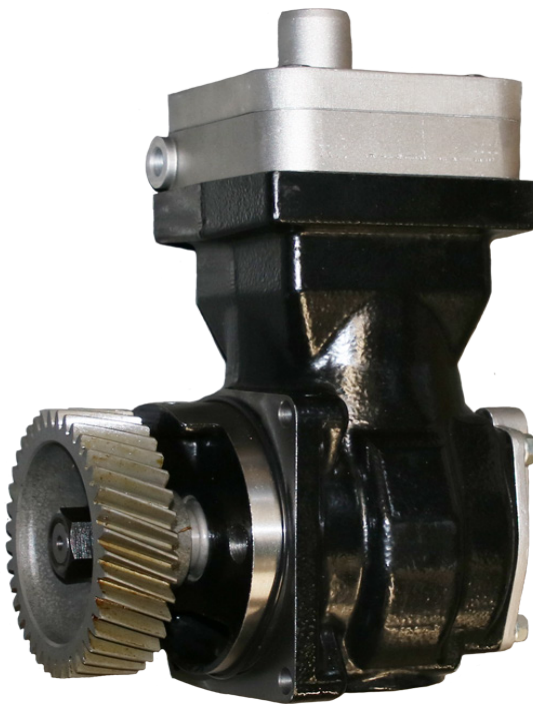

Single Compressor

PART No:
06.01.1009

Alternatives

WABCO
4111510090
4111510030
4111510080

Cross Ref.

MERCEDES
9061301115
9061302815
9061305415

00.06.0028.EN

To find out more about our products please visit our website or contact our sales team: