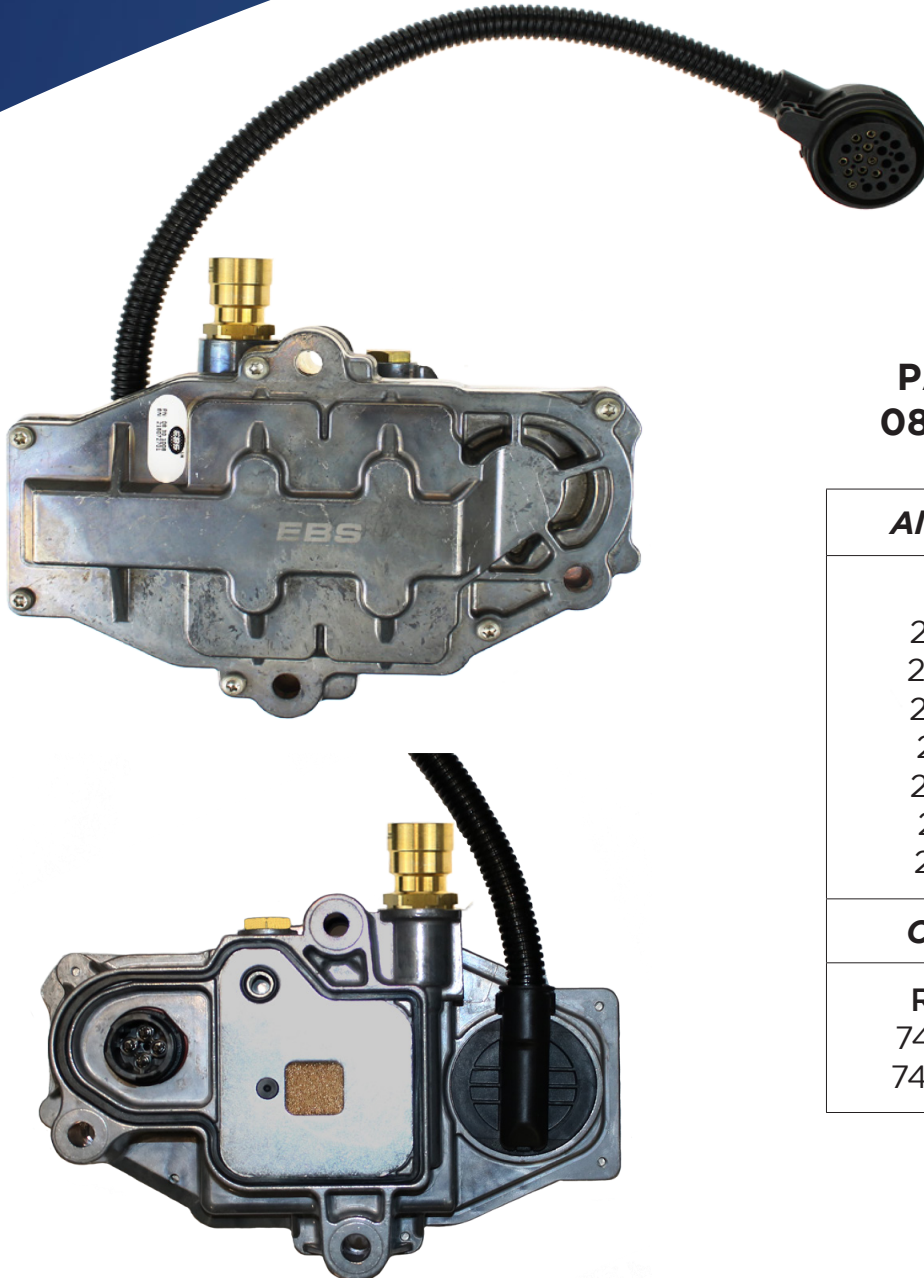

## I-Shift Solenoid Valve

**PART No:**  
**08.30.1008**

### *Alternatives*

**VOLVO**  
22327063  
20584497  
21008344  
21162036  
21206430  
21710522  
21965253

### *Cross Ref.*

**RENAULT**  
7421965253  
7422327063

00.08.0017.EN

To find out more about our products please visit our website or contact our sales team:

[www.europeanbrakingystems.co.uk](http://www.europeanbrakingystems.co.uk)