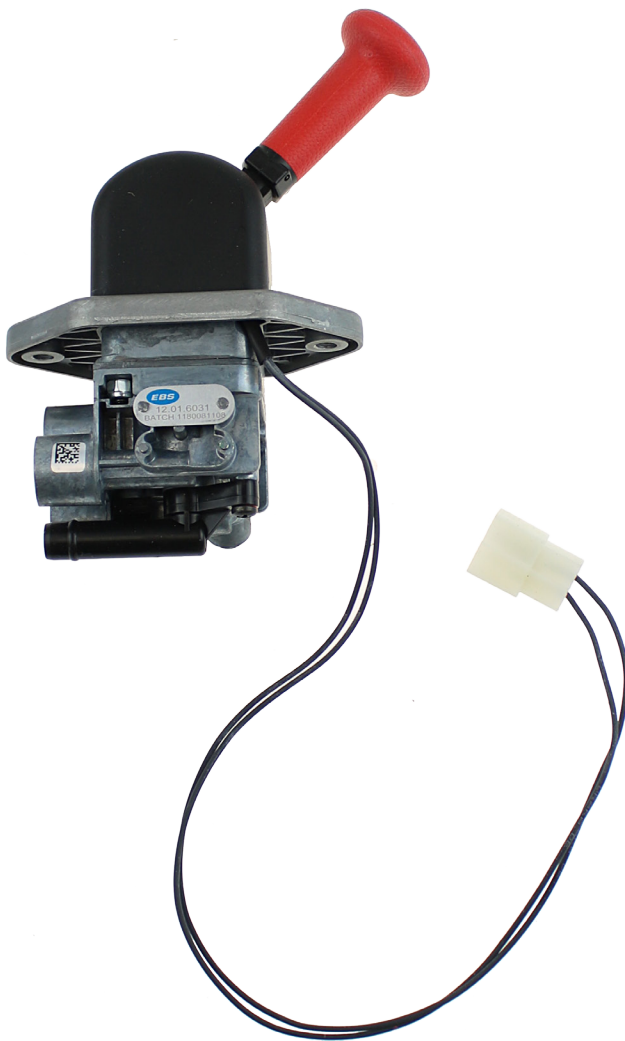

Hand Brake Valve

PART No:
12.01.6031

Alternatives

WABCO
9617230310

Cross Ref.

MERCEDES
6954317005

To find out more about our products please visit our website or contact our sales team:

www.europeanbrakingystems.co.uk