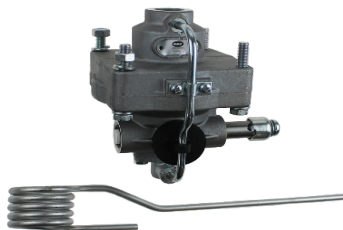

Load Sensing Valves

FIG.1

PART No:
15.06.1002

Alternatives

BENDIX
KY890/1
FIG.1

FIG.2

PART No:
15.06.1004

Alternatives

BENDIX
KY2184/2
FIG.2

FIG.3

PART No:
15.06.1006

Alternatives

BENDIX
KY2193/2
FIG.2

PART No:
15.06.1007

Alternatives

BENDIX
KY1932/2
KNORR
1186506
1186938
FIG.3

PART No:
15.06.1008

Alternatives

BENDIX
KY2184/1
KNORR
1189096
FIG.2

PART No:
15.06.1009

Alternatives

BENDIX
KY2493/2SP
KY2248/1
KNORR
1189097
FIG.2

00.15.0009.EN

To find out more about our products please visit our website or contact our sales team: