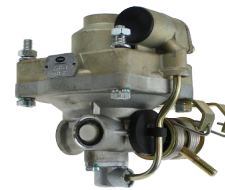

Load Sensing Valves

FIG.1

PART No:
15.06.1002

Alternatives

BENDIX
KY890/1
FIG.1

FIG.2

PART No:
15.06.1004

Alternatives

BENDIX
KY2184/2
FIG.2

FIG.3

PART No:
15.06.1006

Alternatives

BENDIX
KY2193/2
FIG.2

PART No:
15.06.1007

Alternatives

BENDIX
KY1932/2
KNORR
1186506
1186938
FIG.3

PART No:
15.06.1008

Alternatives

BENDIX
KY2184/1
KNORR
1189096
FIG.2

PART No:
15.06.1009

Alternatives

BENDIX
KY2493/2SP
KY2248/1
KNORR
1189097
FIG.2

00.15.0009.EN

To find out more about our products please visit our website or contact our sales team: