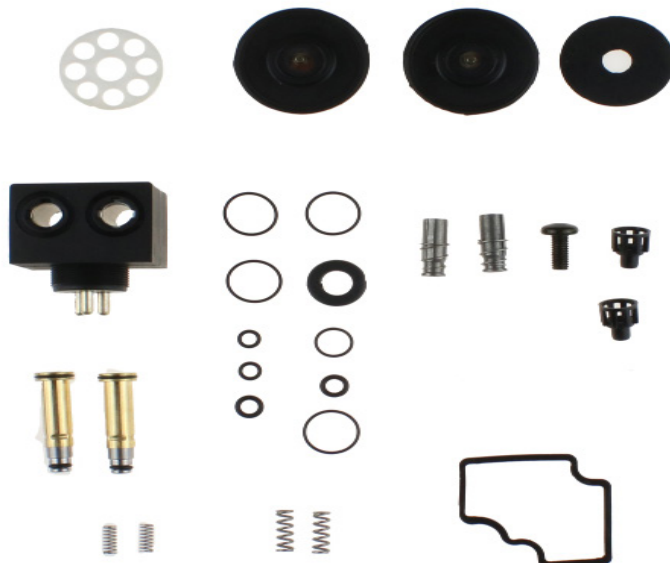

ABS Valve Repair Kit

**PART No:
EKKB.57.8**

Description

KNORR BREMSE
MODULATOR
VALVE REPAIR KIT
FITS BR 91 SERIES

00.17.0006.EN

To find out more about our products please visit our website or contact our sales team: