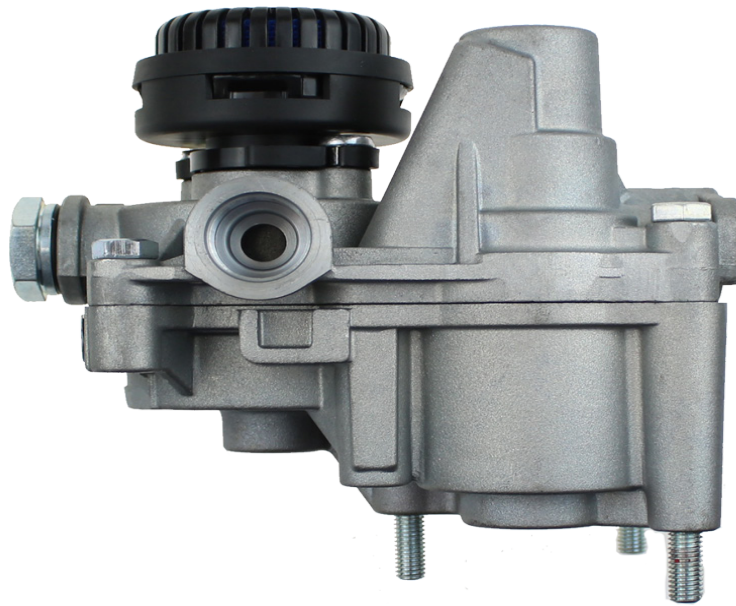

Proportional Relay Valve

PART No:
23.01.8009

Alternatives

WABCO
4802020090

Cross Ref.

MERCEDES
0054298944

00.23.0010.EN

To find out more about our products please visit our website or contact our sales team: