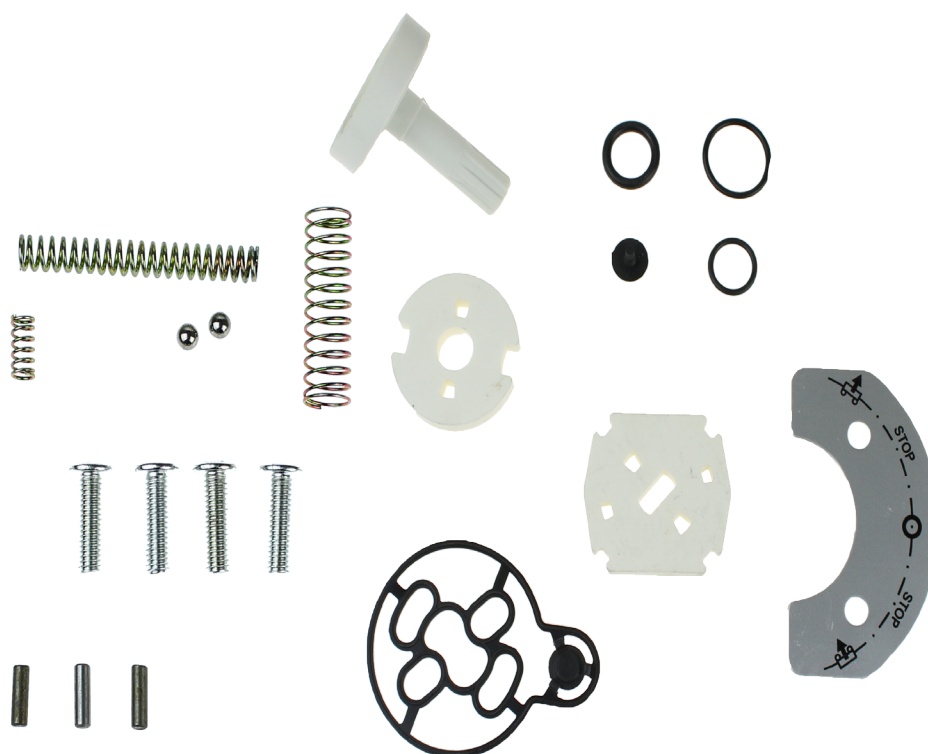

Repair Kit Levelling Valve

**PART No:
EKWA.22.A**

Description

TO SUIT 463 032
SERIES

00.26.0006.EN

To find out more about our products please visit our website or contact our sales team:

www.europeanbrakingystems.co.uk