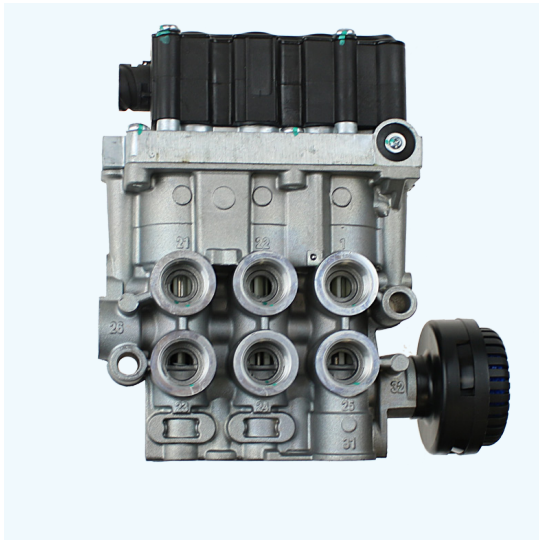

Lift Axle Control Valve

Brake Evolution

26.01.E100

Alternatives

WABCO
4630841000

00.26.0011.EN

To find out more about our products please visit our website or contact our sales team:

www.europeanbrakingystems.co.uk