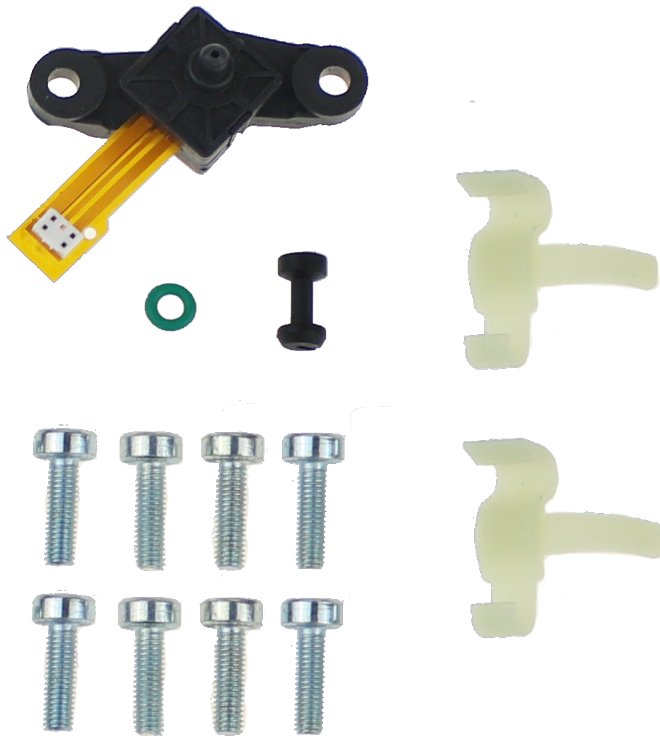

Volvo Pressure Sensor

PART No:
30.30.2071

Description

VOLVO I-SHIFT
PRESSURE SENSOR

Alternatives

WABCO
4213659472

Cross Ref.

VOLVO
20761735
21068286