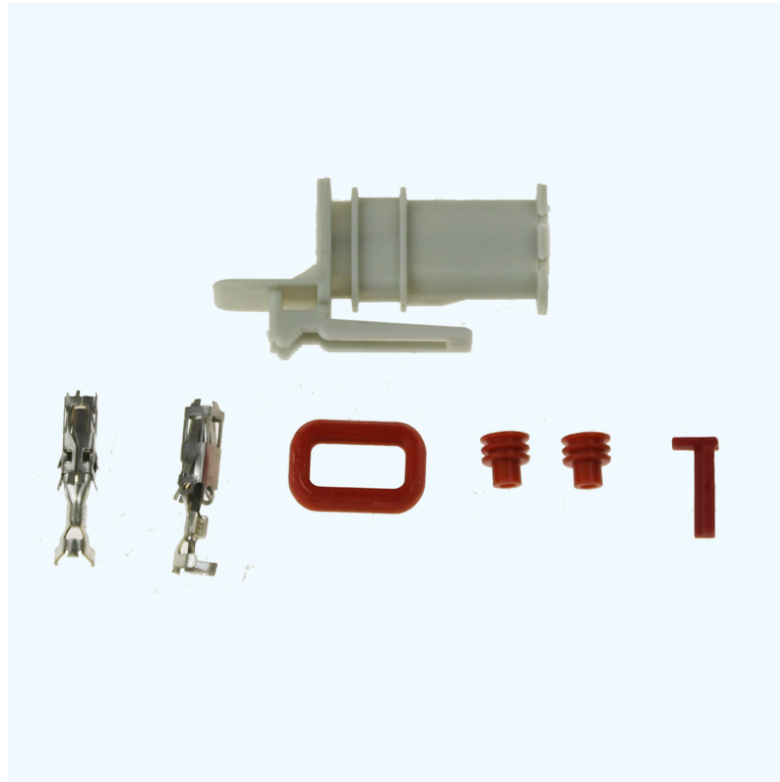

Sensor Connector Plug

30.50.1000

Description

SENSOR CONNECTOR PLUG

00.30.0072.EN

To find out more about our products please visit our website or contact our sales team:

www.europeanbrakingystems.co.uk

Sales: +44(0)161 874 3100