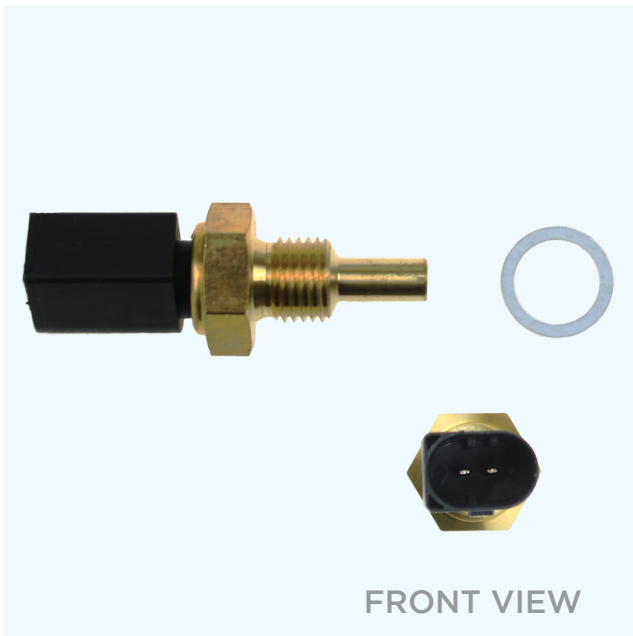

Water Temperature Sensor

Brake Evolution

30.27.2029

Alternatives

MERCEDES
0041534228

00.30.0075.EN

To find out more about our products please visit our website or contact our sales team:

www.europeanbrakingystems.co.uk